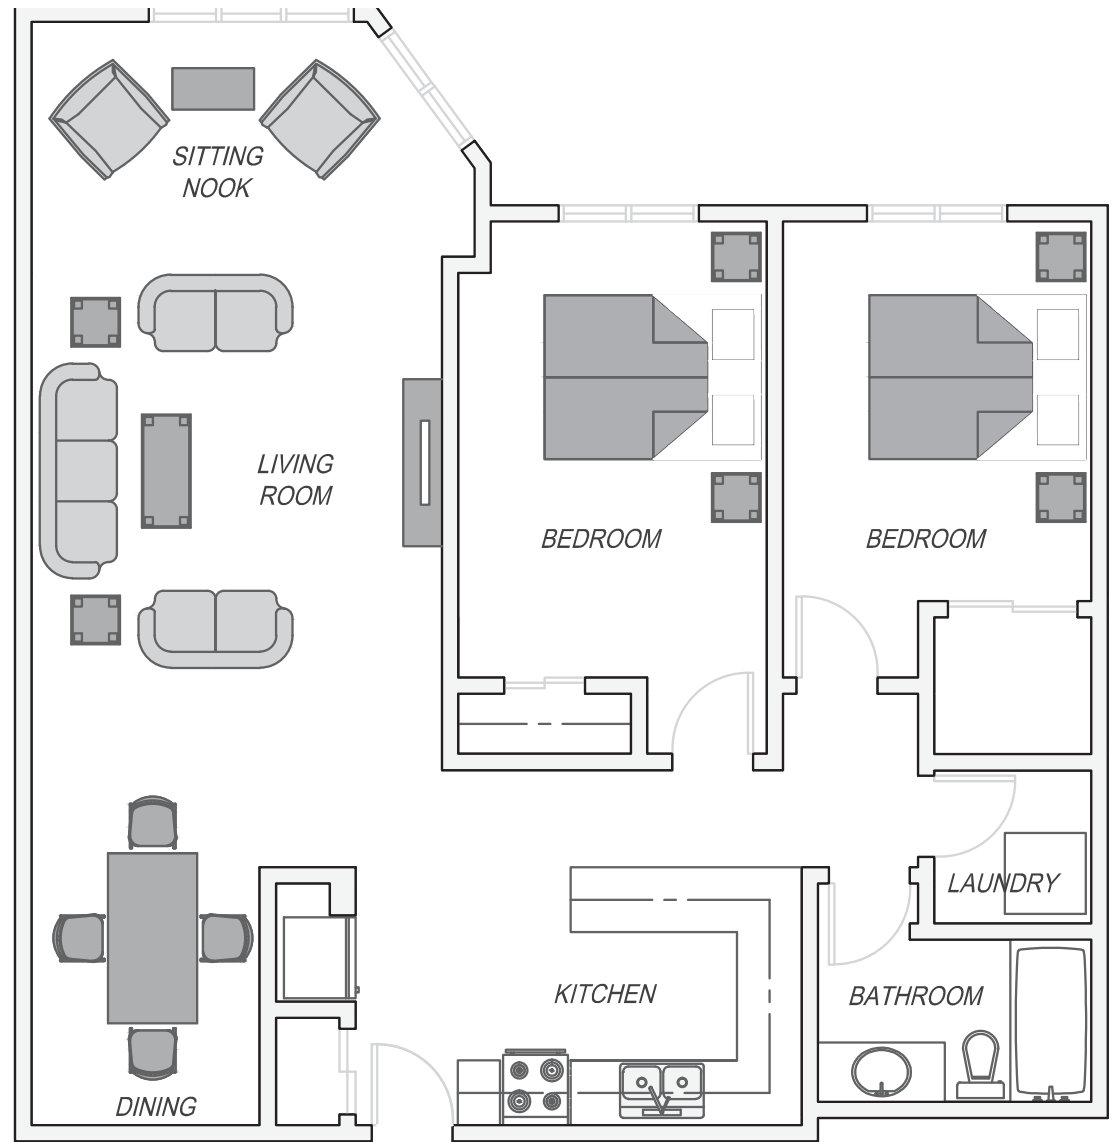

The Gordon

965 sq ft

55 Yarmouth Street

All room measurements are preliminary based on current building concept and unit configurations and are subject to change.